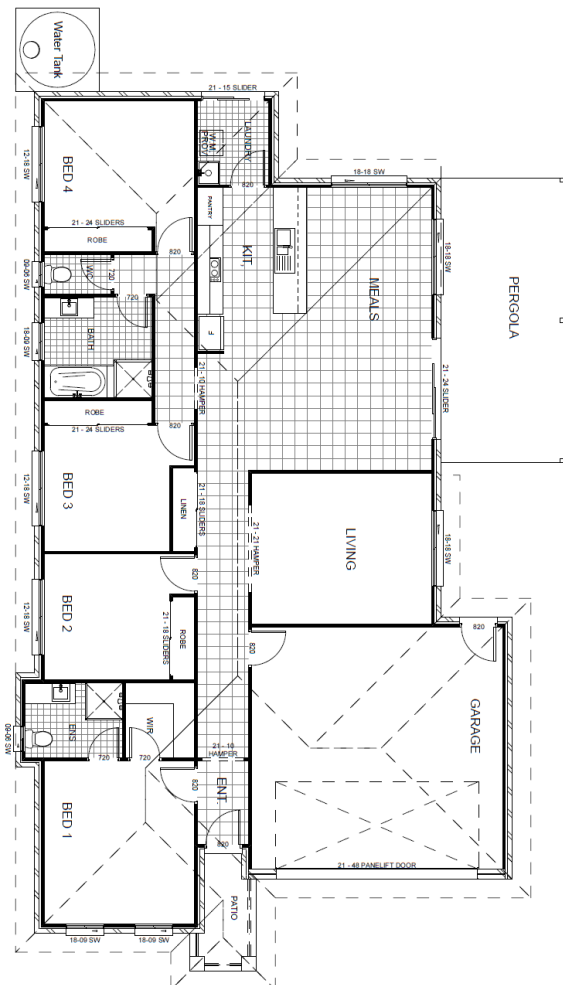

Ph: (07) 3355 0401 * Freecall: 1800 155 611 * Fax: (07) 3112 4363 * Rick Mob: 0414 682 701 * Wendy Mob: 0427 415 767 * Email: admin@qpsig.com.au

You don't have to be wealthy to invest.... but you do have to invest to be wealthy!